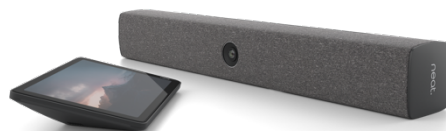

Compare Neat Pulse plans

	Pulse Starter	Pulse Plus	Pulse Pro¹
Control			
Control (management & monitoring)	✓	✓	✓
Care			
Priority queue	✗	✓	✓
Technical support (Levels 1-3)	✗	✓	✓
Initial Response (SLA)	S1	4 hours	4 hours
	S2	6 hours	6 hours
	S3	24 hours	24 hours
	S4	48 hours	48 hours
Advanced troubleshooting	✗	✓	✓
Escalation with Zoom & Microsoft	✗	✓	✓
Cover			
Extended warranty	✗	✗	✓
Advanced hardware replacement	✗	✗	✓
Replacement shipping time	Standard. Ground shipping. (within 1 year limited warranty)	Standard. Ground shipping. (within 1 year limited warranty)	Expedited

Neat Pulse Plus - device based – 1, 3, or 5 year. Includes **Control**: Neat's cloud-based management platform for maximum control and visibility of Neat devices. **Care**: 24x5 coverage and our highest level of Technical Support with response Service Level Agreements, Tiers I-III engineering support, and connected device advanced troubleshooting through Neat's Control platform. Limited warranty applies to devices.

Neat Pulse Pro- device based – 1, 3, or 5 year. Maximum coverage & Neat's highest tier of support & hardware coverage. Includes **Control**: Neat's cloud-based management platform for maximum control and visibility of Neat devices. **Care**: 24x5 coverage and our highest level of Technical Support with response Service Level Agreements, Tiers I-III engineering support, and connected device advanced troubleshooting through Neat's Control platform. **Cover**: advanced hardware replacement with priority/expedited shipping and return shipping for defective devices.

Neat Device	Product SKU	Description	MSRP (USD)
Neat Bar with Neat Pad			
Pulse Plus	PULSE-PLUS-BAR1	Pulse Plus for Neat Bar with Neat Pad, including Control [Management and Monitoring] and Care [Support] for 1 year.	$364
	PULSE-PLUS-BAR3	Pulse Plus for Neat Bar with Neat Pad, including Control [Management and Monitoring] and Care [Support] for 3 years.	$910
	PULSE-PLUS-BAR5	Pulse Plus for Neat Bar with Neat Pad, including Control [Management and Monitoring] and Care [Support] for 5 years.	$1,516
Pulse Pro	PULSE-PRO-BAR1	Pulse Pro for Neat Bar with Neat Pad, including Control [Management and Monitoring], Care [Support], and Cover [Advanced Replacement] for 1 year.	$455
	PULSE-PRO-BAR3	Pulse Pro for Neat Bar with Neat Pad, including Control [Management and Monitoring], Care [Support], and Cover [Advanced Replacement] for 3 years.	$1,137
	PULSE-PRO-BAR5	Pulse Pro for Neat Bar with Neat Pad, including Control [Management and Monitoring], Care [Support], and Cover [Advanced Replacement] for 5 years.	$1,895

* Does not include VAT Tax or Import Fees. Shipping prices are for Ground/ Standard only, are subject to change, and may vary by country.

* Terms & conditions apply, see <https://neat.no/neat-pulse-terms-and-conditions/> for complete details.